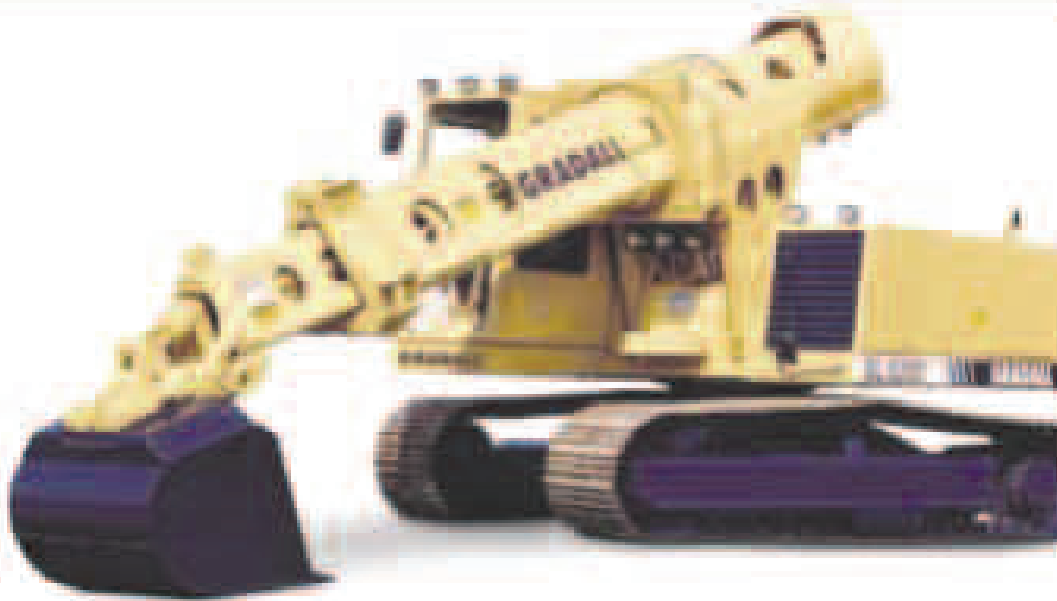

11-015 / 11-016 / 11-018

3 AVAILABLE

TYPE:

**Gradall XL5200
Hydraulic Excavator**

DESCRIPTION:

11-015

1995 Gradall XL5200 SN 529114

11-016

1995 Gradall XL 5200 SN 525135

11-018

1992 Gradall XL 5200 SN 521101

**Machines powered by a
Cumming 6BTA59C diesel engine.**

See Spec Sheet

www.sterlingequipment.com

551 South Street | Quincy, MA 02169 | Ph. 617-984-0022 | Fax. 617-984-0442