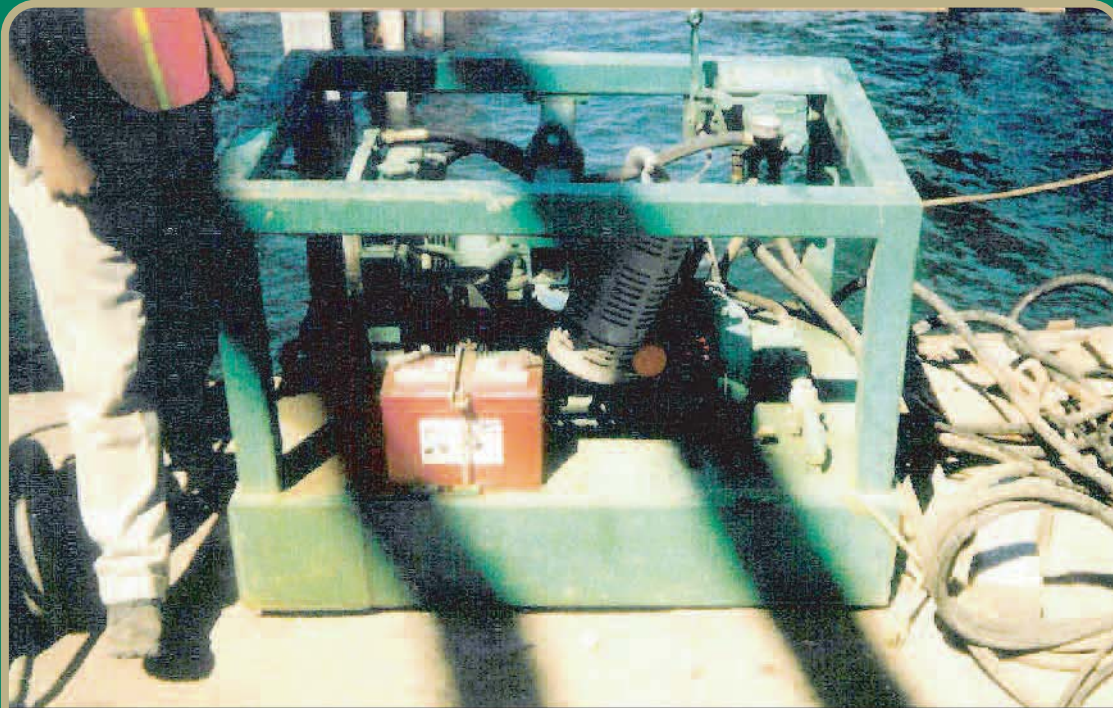

# 06-004

**TYPE:** Ice Model 28 Hydraulic Unit

**DESCRIPTION:** Powered by a 28HP electric start  
2 Cyl. diesel engine.  
Hydraulic trip for Ice 80 hammer.

See Spec Sheet

[www.sterlingequipment.com](http://www.sterlingequipment.com)